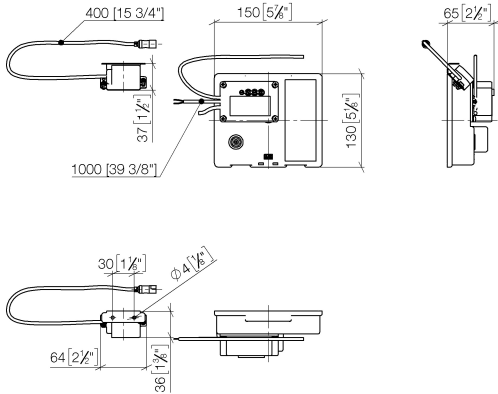

Required miscellaneous

eSET Touchfree Basin mixer without temperature setting for combining with wall-mounted fittings -

- min. recess depth 90 mm
- max. recess depth 125 mm

35 743 970 90

Required miscellaneous

eSET Touchfree Basin mixer without temperature setting for combining with free-standing fittings -

35 742 970 90

Recommended miscellaneous

Extension for Touchfree 500 mm - 12 765 970 90

SYMETRICS eSET Touchfree Basin mixer without pop-up waste without temperature setting - Chrome

ST 010 107 5080
mm [inches]

Certificates

LGA_29120.	WRAS_1906116.	IAPMO_EGS.	CE000001_eSet_Tou chfree_20171206_D E_signed.	CE000002_eSet_Tou chfree_20171206_E N_signed.
LGA_29119.				

SYMETRICS eSET Touchfree Basin mixer without pop-up waste without temperature setting - Chrome

SYMETRICS eSET Touchfree Basin mixer without pop-up waste without temperature setting - Chrome

ST 010 107 5980

- 165mm projection
- fixed spout
- circular, air-enriched flow
- height of mixer 230 mm
- height up to aerator 205 mm
- hole diameter 35 mm
- rosette 60 x 60 mm
- 2x screw-in M 10 x 1 pressure hose, leak-tested
- 1/2" connection
- max. flow 7 l/min
- lead-free