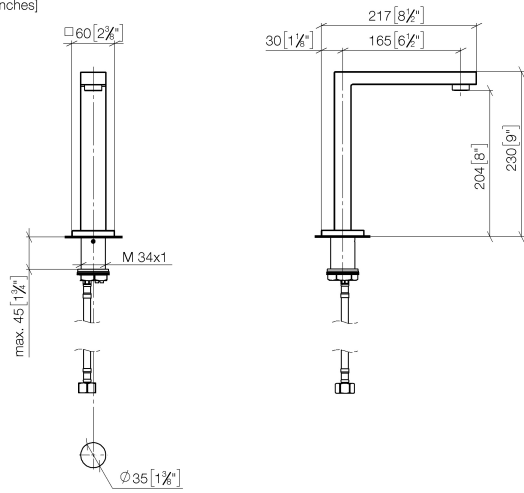

ST 010 107 5080
mm [inches]

Certificates

LGA_29120.	WRAS_1906116.	IAPMO_EGS.	CE000001_eSet_Tou chfree_20171206_D E_signed.	CE000002_eSet_Tou chfree_20171206_E N_signed.
LGA_29119.				

SYMETRICS eSET Touchfree Basin mixer without pop-up waste without temperature setting - Chrome

SYMETRICS eSET Touchfree Basin mixer without pop-up waste without temperature setting - Chrome

ST 010 107 5980

- 165mm projection
- fixed spout
- circular, air-enriched flow
- height of mixer 230 mm
- height up to aerator 205 mm
- hole diameter 35 mm
- rosette 60 x 60 mm
- 2x screw-in M 10 x 1 pressure hose, leak-tested
- 1/2" connection
- max. flow 7 l/min
- lead-free

SYMETRICS eSET Touchfree Basin mixer without pop-up waste without temperature setting - Chrome

ST 010 107 5980

SYMETRICS eSET Touchfree Basin mixer without pop-up waste without temperature setting - Chrome

ST 010 107 5080
mm [inches]

Flow rate chart

Certificates

ETA_18519.

LGA_18651.

SYMETRICS eSET Touchfree Basin mixer without pop-up waste without temperature setting - Chrome

ST 010 107 5980